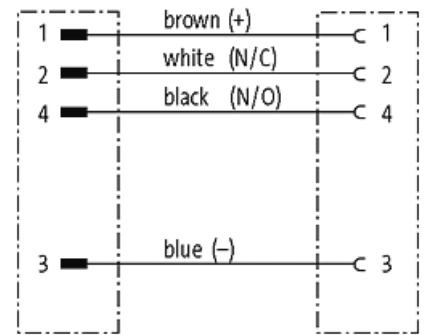

M8 male 0° / M8 female 90°

PUR 4x0.25 gy UL/CSA+drag chain 1.5m

Male straight – female 90°

M8 – M8, 4-pole

Art-No. 7005 - M8 Lite - (plastic hexagonal screw) on request

Further cable lengths on request.

Plastic housings with good resistance against chemicals and oils.

The resistance to aggressive media should be individually tested for your application. Further details on request.

[Link to Product](#)**Illustration**

Product may differ from Image

Sketch

Male

Female

Product may differ from Image