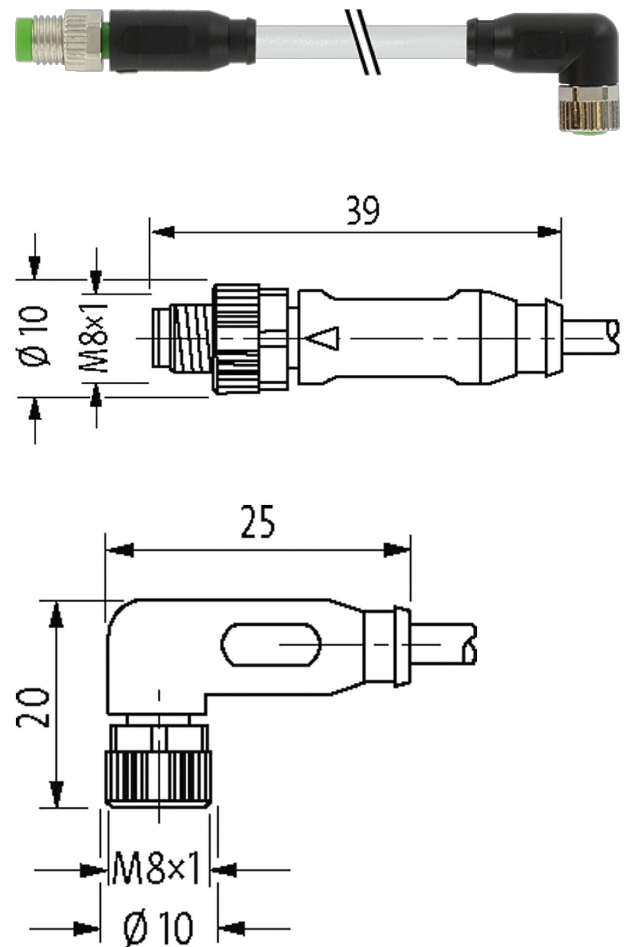

M8 male 0° / M8 female 90°

PUR 4x0.25 gy UL/CSA+drag chain 1.5m

Male straight – female 90°

M8 – M8, 4-pole

Art-No. 7005 - M8 Lite - (plastic hexagonal screw) on request

Further cable lengths on request.

Plastic housings with good resistance against chemicals and oils.

The resistance to aggressive media should be individually tested for your application. Further details on request.

[Link to Product](#)**Illustration**

Product may differ from Image

Sketch

Male

Female

Product may differ from Image